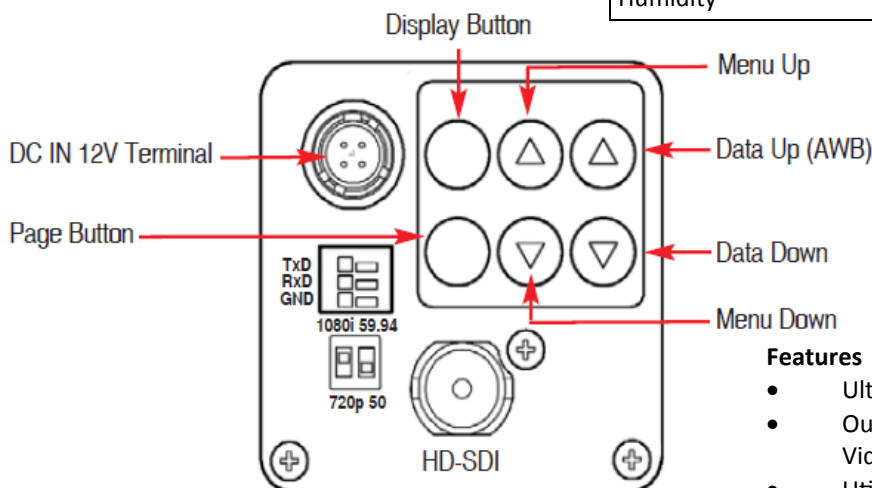

Toshiba

IK-HR1S

One-Piece 1080i/720p High Definition Camera.

Toshiba's new IK-HR1S colour camera provides incredible high definition video with the flexibility of switchable 1080i or 720p output. This compact, one-piece camera is ideal for high speed and broadcast imaging, producing little or no motion artefacts. From land, air or sea, let Toshiba bring your project to HD life.

Power Requirements	12 VDC \pm 10% DCIN connector (4pin)
Power Consumption	Approx. 4 watts
Image Sensor	1/3" progressive scan CMOS
Output Pixels	Horizontal: 1920, Vertical: 1080
Scanning System Sync / Freq	Progressive (720p)/ Interlaced (1080i) Switchable 720p @ 60 fps; 1080i @ 30 fps H: 33.716 kHz, V: 59.94 Hz (1080/59.94i setting) H: 28.125 kHz, V: 50 Hz (1080/50i setting) H: 44.955 kHz, V: 59.94 Hz (720/59.94p setting)
Sensitivity	f/4 standard (2000 lux, 3000K)
Min. Illumination	8 lux standard (50 IRE, ft.4, gain + 18 dB)
Frame Rate	30 fps (1080i), 60 fps (720p)
Video Signal Output	HD-SDI (SMPTE292M), 0.8 V (p-p) Standard
Sync. System	Internal
Dimensions	1.75" x 1.75" x 3.0625"
Weight	4.3 oz.
Operating Temperature	0°C to + 40°C
Storage Temperature	-20°C to + 60°C
Humidity	90% or less (non-condensing)

Features

- Ultra compact (approx. 1.75" x 1.75" x 3") one-piece system
- Output selectable between 1080i and 720p at 50 or 60 Hz Video
- Utilizes 1/3" CMOS 2.1 megapixel sensor
- On-screen menu
- Weighs only 4.3 oz. (without lens)
- HD-SDI Video Output
- Auto and manual white balance
- Auto and manual electronic shutter
- C-mount lens ready